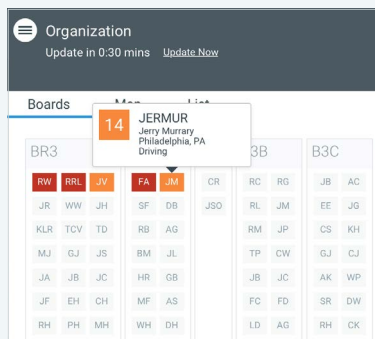

MONITOR

No wearables or additional equipment required.

- Assess the fatigue risk levels of your fleet in near-real time
- Get seamless integration with your ELD system through an API to monitor for fatigue issues
- Spot drivers that may benefit from a safety conversation