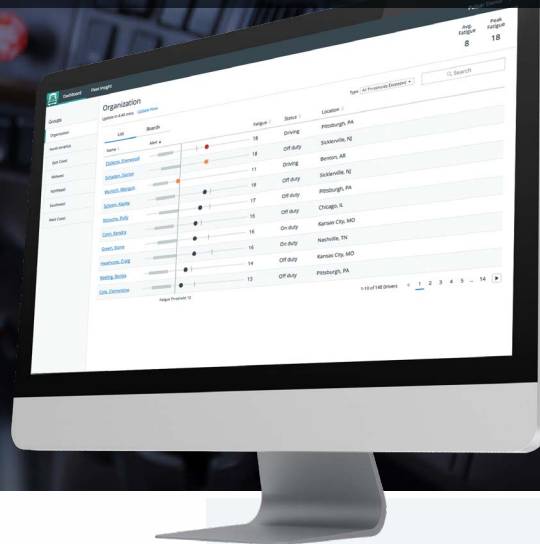

# Need help managing driver fatigue?

Our solutions provide vital insights about the fatigue stressors that are affecting your drivers.

### MANAGE

Improve operational fatigue risk.

- Understand how much driving is occurring at high fatigue levels
- Learn which parts of your organization and which drivers carry the most risk
- Enable stronger education and process improvement