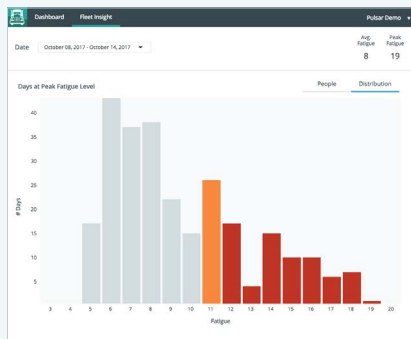

# Need help managing driver fatigue?

Our solutions provide vital insights about the fatigue stressors that are affecting your drivers.

## TRUCKING fatigue meter™

TRUCKLOAD CARRIERS ASSOCIATION

### MANAGE

Improve operational fatigue risk.

- Understand how much driving is occurring at high fatigue levels
- Learn which parts of your organization and which drivers carry the most risk
- Enable stronger education and process improvement